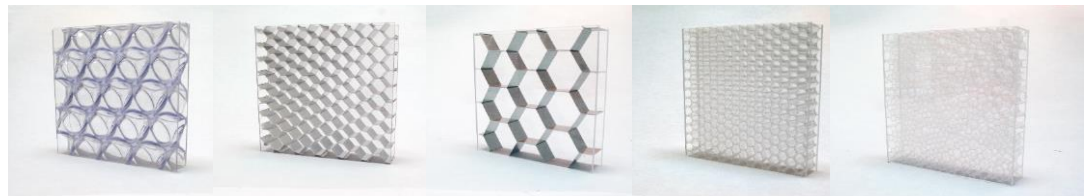

**PANELITE GLAZED SYSTEM SPEC (EX. ABOVE)**

Outboard Glass Lite: 6mm Clear  
 Core B-TCCT, 15mm Lightben Clear Trans  
 Inboard Glass Lite: 6mm Clear

**PANELITE CORE OPTIONS - FULL COLOR RANGE AVAILABLE**

From Left to Right

STARLIGHT

HEXABEN

HEXABEN LARGE

LIGHTBEN

KAOS

**GLASS LITE OPTIONS**

From Left to Right

CLEAR

GREEN, LIGHT

BLUE, LIGHT

SMOKE, LIGHT

Internal Panelite Butt Joint

Assembly: Glass + Panelite + Glass  
1-3/8" Overall Panel Assembly (Framing and Tolerance Excluded)

Fire Rating: Glass Outer Surface: Non-Combustible  
Panelite (encapsulated): Not Rated

Framing: Perimeter Framing by Others

PLAN

SECTION

Aligned Butt Joint

Panelite ClearConnect™ PGS-Butt Joint

Panelite ClearConnect™ VHB Tape

Panelite Glass Lite

Panelite Bonded Series Panel - Raw Cut Edge