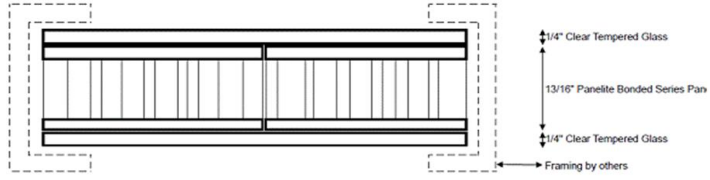

CLEAR

GREEN, LIGHT

BLUE, LIGHT

SMOKE, LIGHT

Internal Panelite Butt Joint

Assembly: Glass + Panelite + Glass  
1-3/8" Overall Panel Assembly (Framing and Tolerance Excluded)

Fire Rating: Glass Outer Surface: Non-Combustible  
Panelite (encapsulated): Not Rated