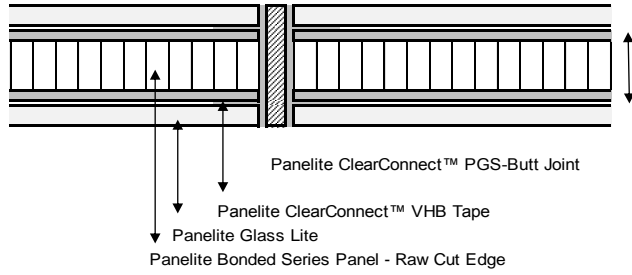

CLEAR

GREEN, LIGHT

BLUE, LIGHT

SMOKE, LIGHT

Internal Panelite Butt Joint

Assembly: Glass + Panelite + Glass  
1-3/8" Overall Panel Assembly (Framing and Tolerance Excluded)

Fire Rating: Glass Outer Surface: Non-Combustible  
Panelite (encapsulated): Not Rated

Framing: Perimeter Framing by Others

PLAN

SECTION

Aligned Butt Joint

Panelite ClearConnect™ PGS-Butt Joint

Panelite ClearConnect™ VHB Tape

Panelite Glass Lite

Panelite Bonded Series Panel - Raw Cut Edge